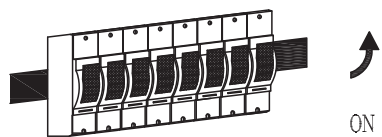

ALUMINUM BODY
DIFFUSER: PC
COLOR: BLACK
E26 LED MAX 15W EXCL BULB
110V~60HZ IP44

⑧