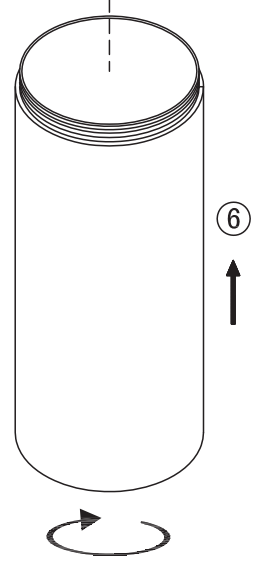

ALUMINUM BODY
DIFFUSER: PC
COLOR: BLACK
E26 LED MAX 15W EXCL BULB
110V~60HZ IP44

⑧