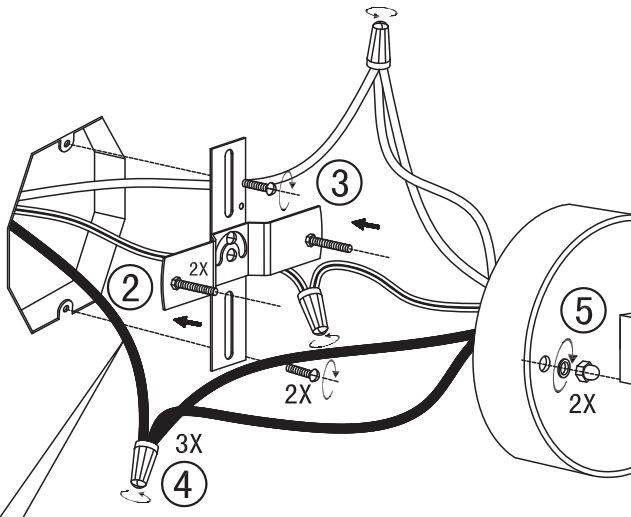

1

KH909WU-2

COMHUI

STAINLESS STEEL BODY
DIFFUSER: GLASS
COLOR: BLACK
E26 LED 2*MAX 15W EXCL BULB
110V~60HZ IP44

8