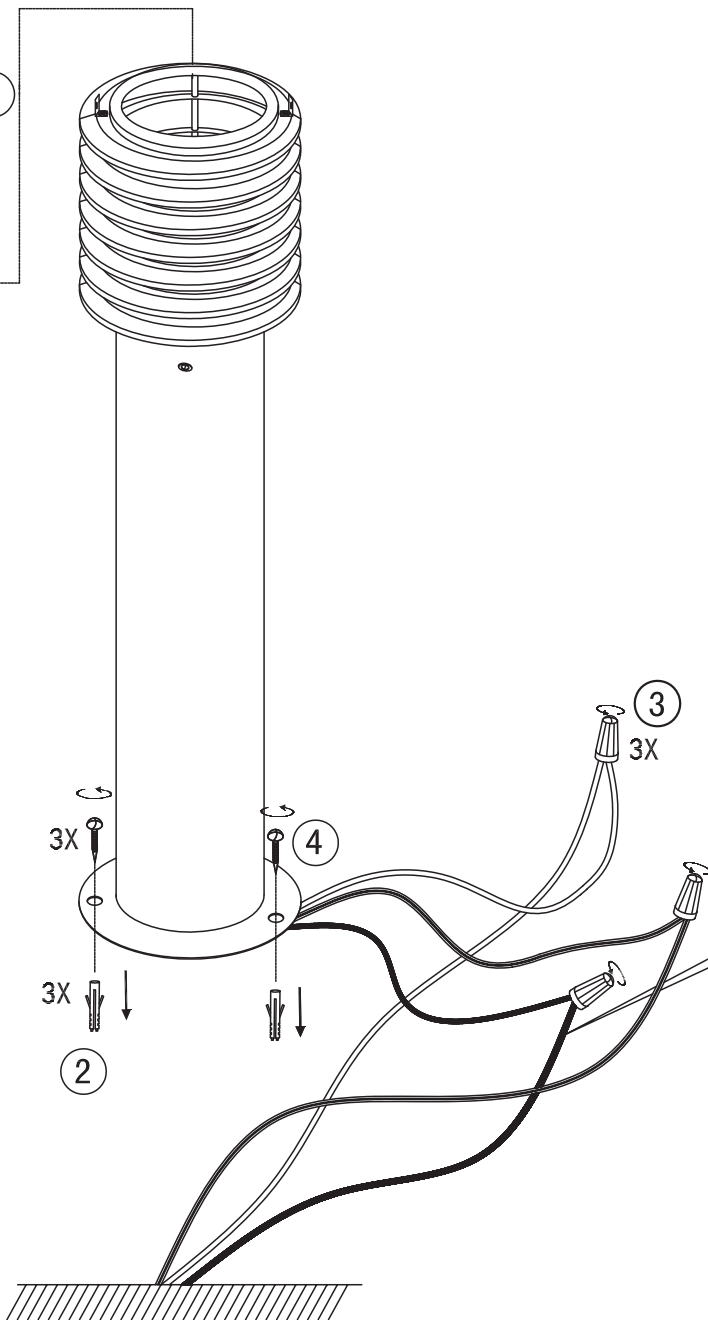

KH901CPSH0.5

COMHUI

STAINLESS STEEL BODY
DIFFUSER:PC
COLOR:BLACK
E26 MAX 60W EXCL BULB
110V~60HZ IP44