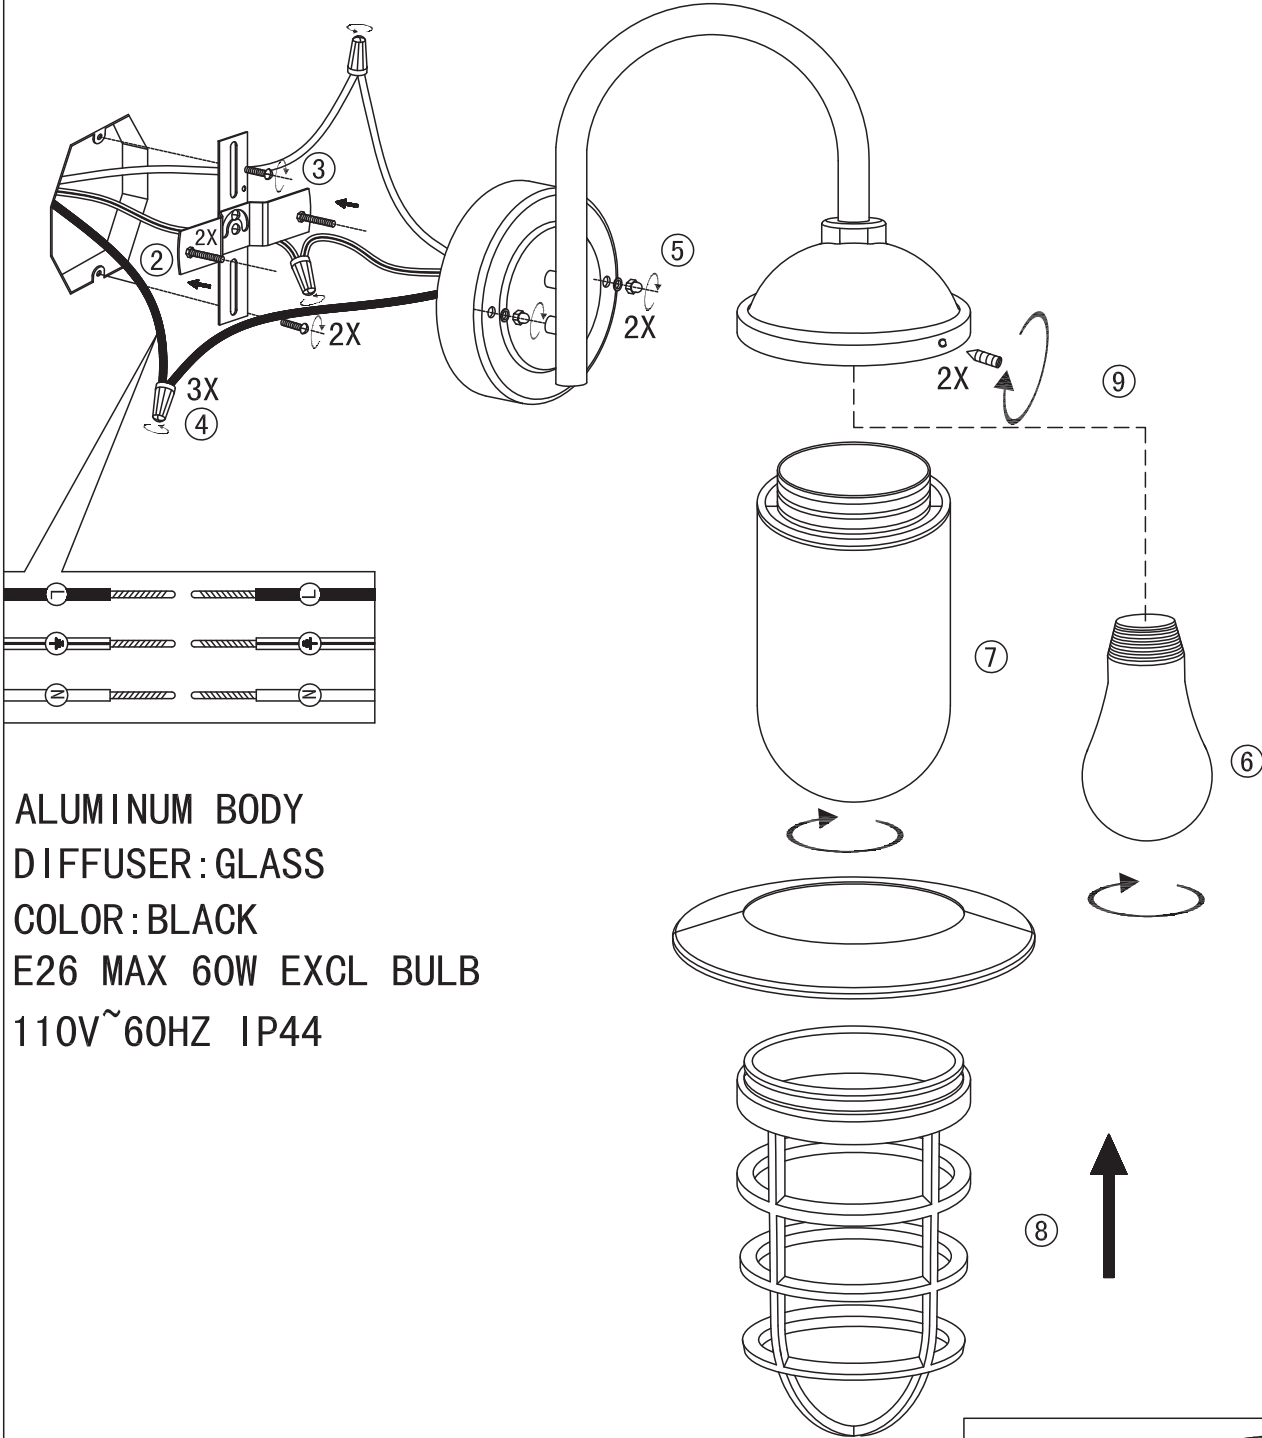

ALUMINUM BODY
 DIFFUSER: GLASS
 COLOR: BLACK
 E26 MAX 60W EXCL BULB
 110V~60HZ IP44

⑩

ON