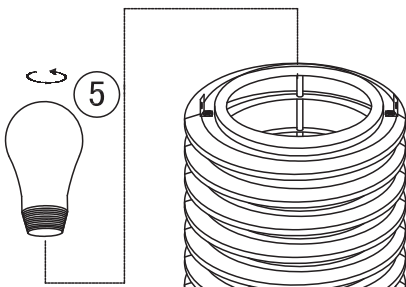

KH901CPSH0.5

COMHUI

STAINLESS STEEL BODY
DIFFUSER:PC
COLOR:BLACK
E26 MAX 60W EXCL BULB
110V~60HZ IP44