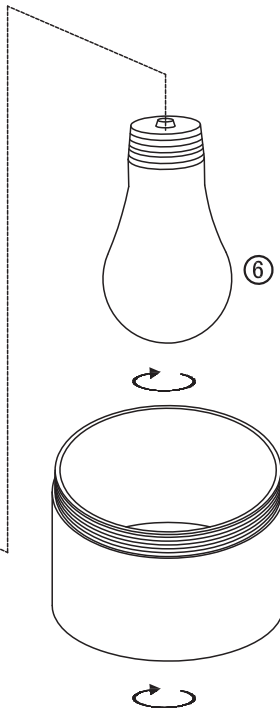

1

KH909WU-2

COMHUI

STAINLESS STEEL BODY
DIFFUSER: GLASS
COLOR: BLACK
E26 LED 2*MAX 15W EXCL BULB
110V~60HZ IP44

8