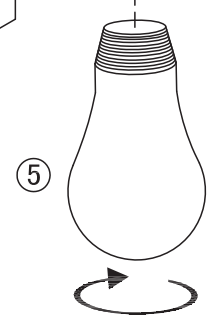

KH1845-E26

COMHUI