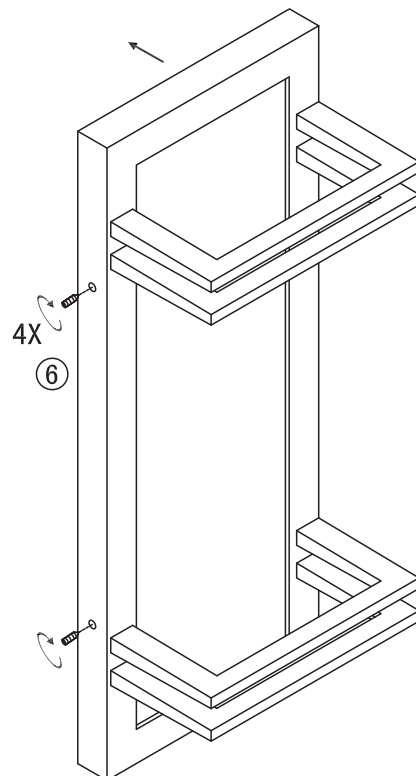

KH1845-E26

COMHUI

ALUMINUM BODY
 DIFFUSER: PC
 COLOR: BLACK
 E26 LED MAX 15W EXCL BULB
 110V~60HZ IP44

⑧

①

KH1769-1

COMHUI

ALUMINUM BODY