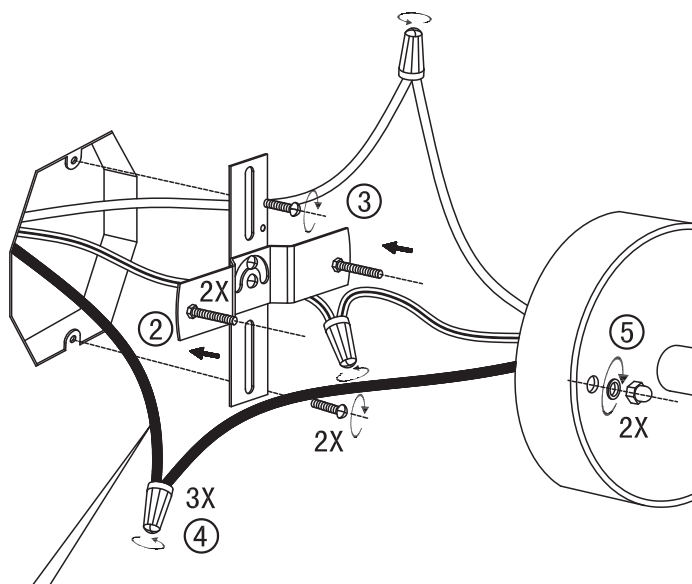

①

KH146C

COMHUI

STAINLESS STEEL BODY
DIFFUSER: GLASS
COLOR: BLACK
GU10 2*MAX 35W EXCL BULB
110V~60HZ IP44

⑧

ON

KH1967PSH0. 5+SPIKE

COMHUI