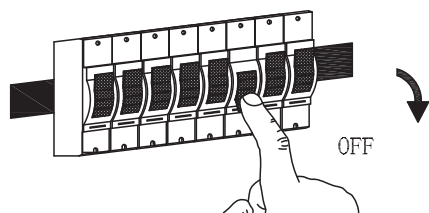

①

KH1846

COMHUI

ALUMINUM BODY
DIFFUSER:PC
COLOR:BLACK
LED 12W 4000K
110V~60HZ IP44

⑥

ON