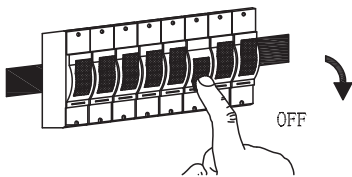

KH1845-E26

COMHUI

ALUMINUM BODY
 DIFFUSER: PC
 COLOR: BLACK
 E26 LED MAX 15W EXCL BULB
 110V~60HZ IP44

⑧

①

KH1769-1

COMHUI

ALUMINUM BODY