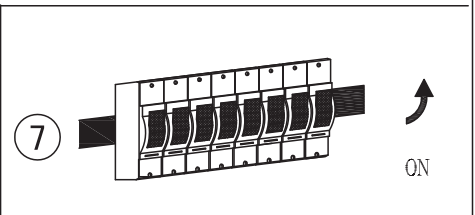

STAINLESS STEEL BODY
DIFFUSER:PC
COLOR:BLACK
E26 MAX 60W EXCL BULB
110V~60HZ IP44