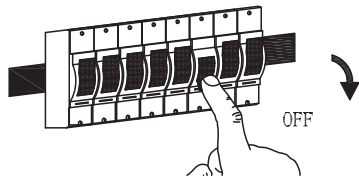

①

KH666DDN

COMHUI

ALUMINUM BODY
DIFFUSER: GLASS
COLOR: BLACK
E26 MAX 60W EXCL BULB
110V~60HZ IP44

⑩

ON