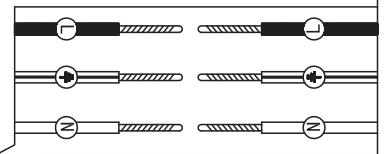

STAINLESS STEEL BODY
DIFFUSER:PC
COLOR:BLACK
E26 MAX 60W EXCL BULB
110V~60HZ IP44