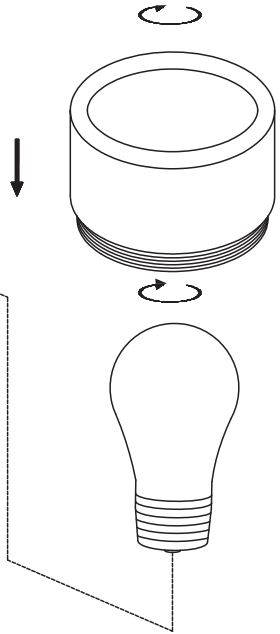

1

KH909WU-2

COMHUI

STAINLESS STEEL BODY
DIFFUSER: GLASS
COLOR: BLACK
E26 LED 2*MAX 15W EXCL BULB
110V~60HZ IP44

8