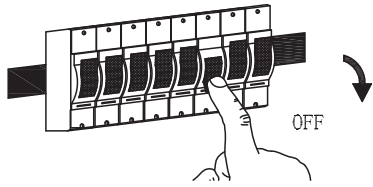

STAINLESS STEEL BODY
DIFFUSER:PC
COLOR:BLACK
LED 4.4W 600lm 4000K
1*2600MAH 3.7V IP44

①

KH1846

COMHUI

ALUMINUM BODY
 DIFFUSER:PC
 COLOR:BLACK
 LED 12W 4000K
 110V~60HZ IP44

⑥

ON

①