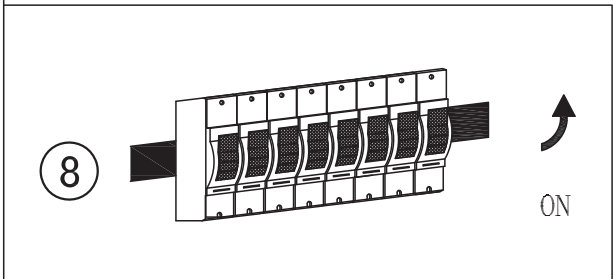

KH909WU

COMHUI

STAINLESS STEEL BODY

DIFFUSER: GLASS

COLOR: BLACK

E26 LED MAX 15W EXCL BULB

110V~60HZ IP44