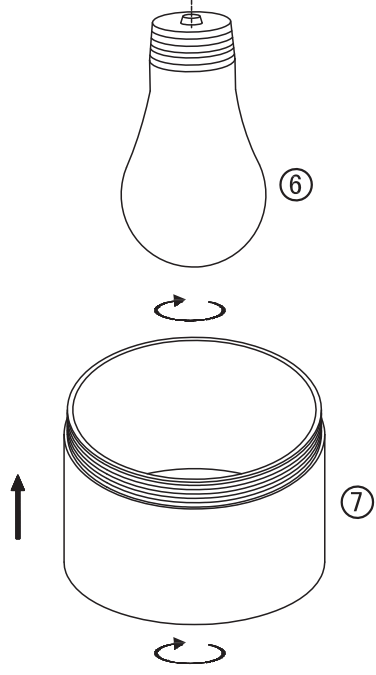

KH909WU

COMHUI

STAINLESS STEEL BODY

DIFFUSER: GLASS

COLOR: BLACK

E26 LED MAX 15W EXCL BULB

110V~60HZ IP44