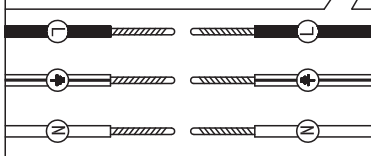

①

KH1769-1

COMHUI

ALUMINUM BODY

DIFFUSER:PC

COLOR:BLACK

LED 11.5W 4000K

110V~60HZ IP44

⑦

ON