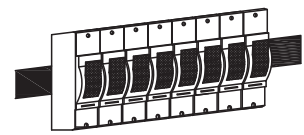

ALUMINUM BODY
 DIFFUSER: GLASS
 COLOR: BLACK
 E26 MAX 60W EXCL BULB
 110V~60HZ IP44

⑩

ON