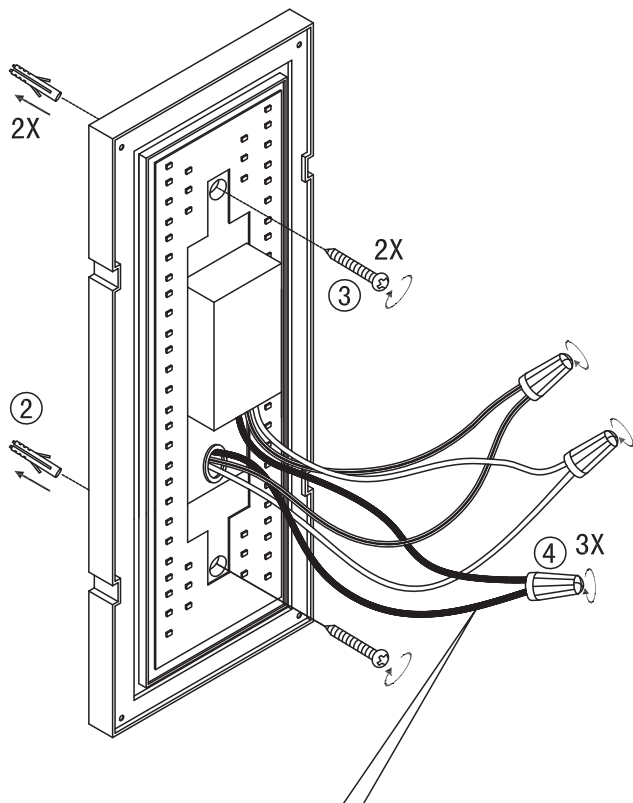

KH1845-E26

COMHUI

ALUMINUM BODY
 DIFFUSER: PC
 COLOR: BLACK
 E26 LED MAX 15W EXCL BULB
 110V~60HZ IP44

⑧

①

KH1769-1

COMHUI

ALUMINUM BODY