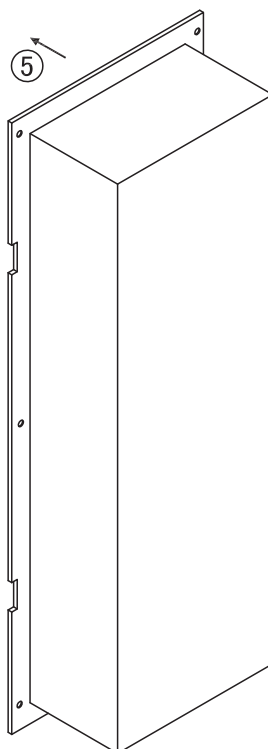

ALUMINUM BODY

DIFFUSER:PC

COLOR:BLACK

LED 11.5W 4000K

110V~60HZ IP44

⑦

ON