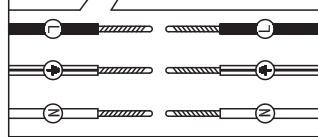

KH146C

COMHUI