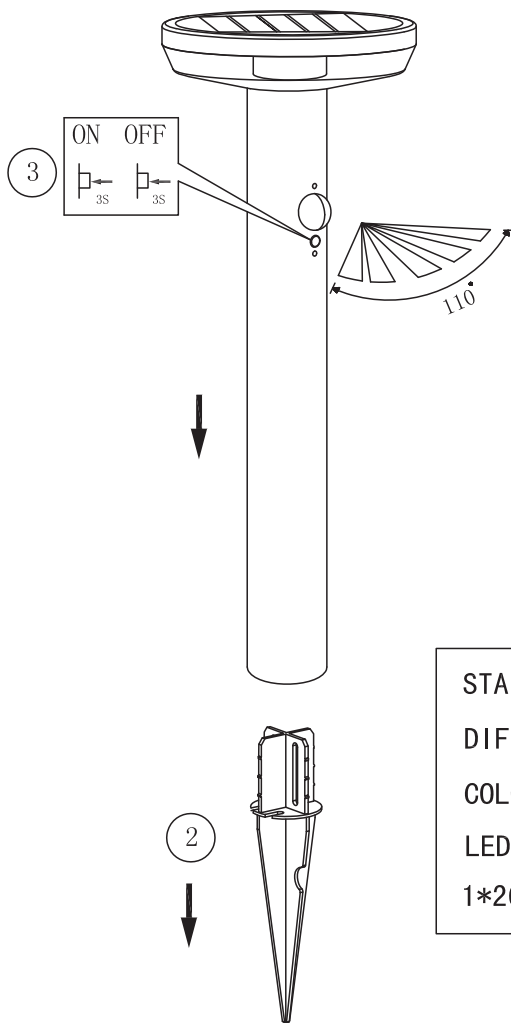

60 LUMEN

3 CLICK 1"

600 LUMEN

OFF

KH1960PSH0. 5+SPIKE

4:options/opties/optionen/
opcions/opzioni

STAINLESS STEEL BODY
 DIFFUSER:PC
 COLOR:BLACK
 LED 4.4W 600lm 4000K
 1*2600MAH 3.7V IP44

1