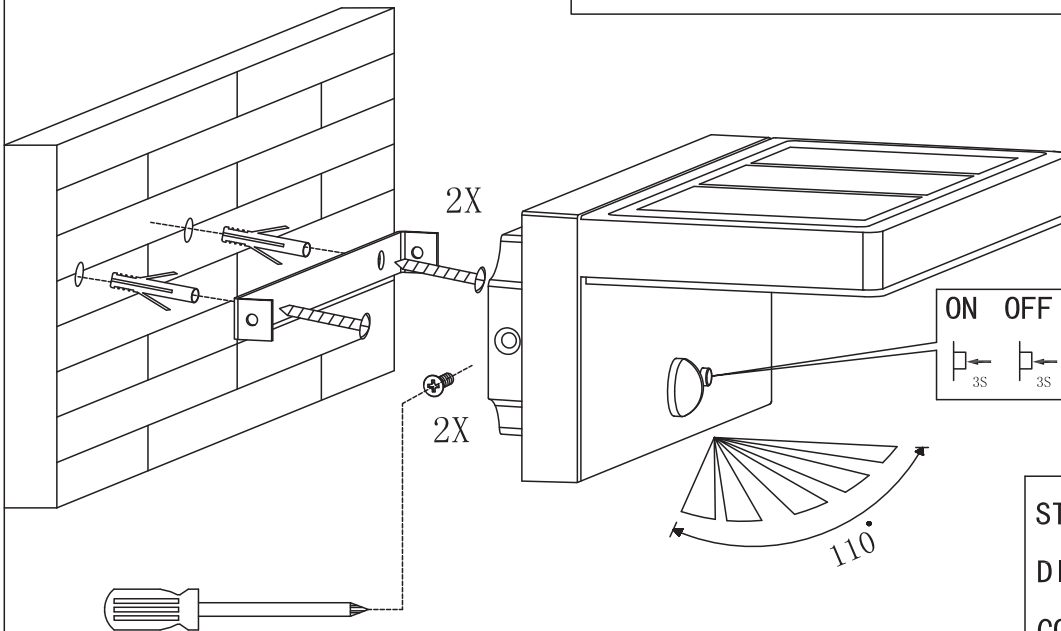

KH1966

COMHUI

4: options/opties/optioenen/
opcions/opzioni

STAINLESS STEEL BODY
DIFFUSER: PC
COLOR: BLACK
LED 4.4W 600lm 4000K
1*2600MAH 3.7V IP44

1 CLICK 60 LUMEN 3"

4 CLICK OFF 3"

2 CLICK 1"

240 LUMEN

60 LUMEN

3 CLICK 1"

600 LUMEN

OFF