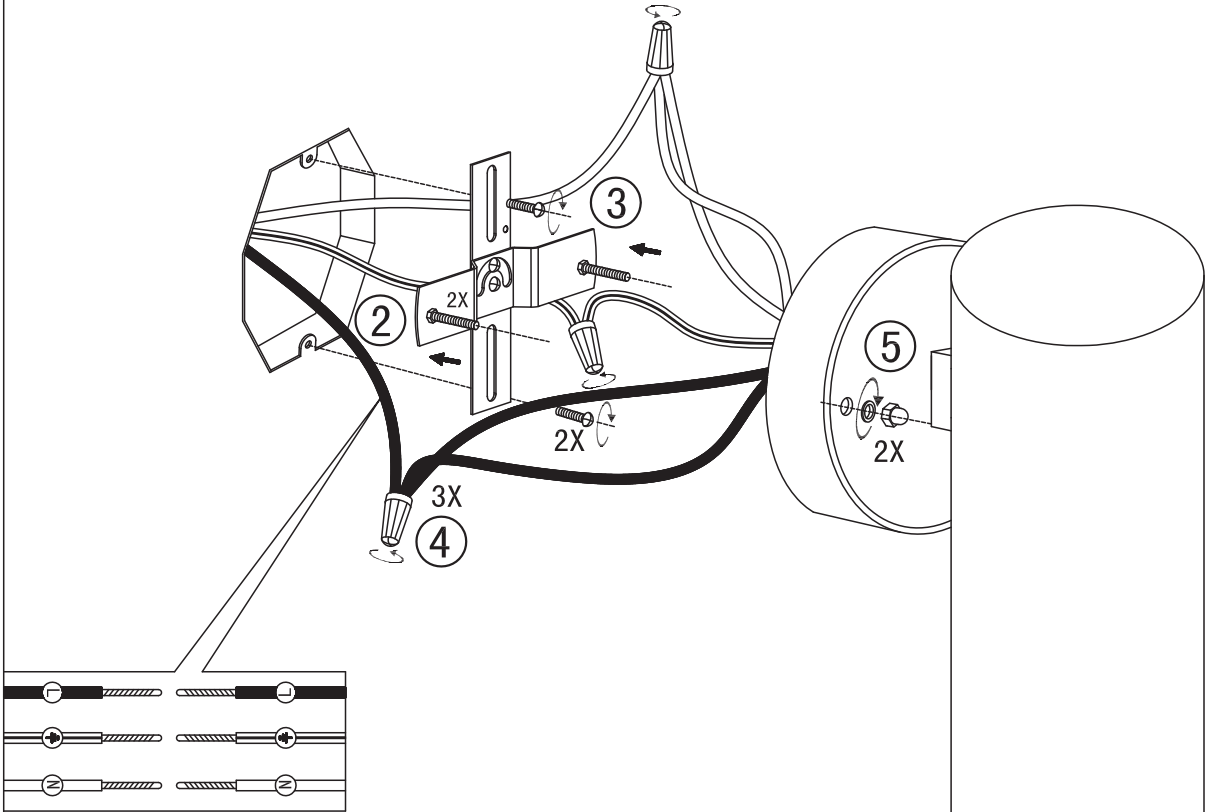

STAINLESS STEEL BODY

DIFFUSER: GLASS

COLOR: BLACK

E26 LED MAX 15W EXCL BULB

110V~60HZ IP44