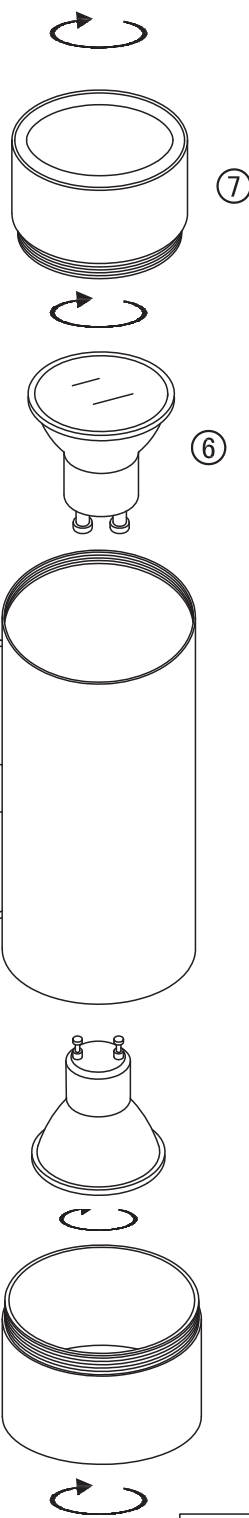

①

KH146C

COMHUI

STAINLESS STEEL BODY
DIFFUSER: GLASS
COLOR: BLACK
GU10 2*MAX 35W EXCL BULB
110V~60HZ IP44

⑧

ON

KH1967PSH0. 5+SPIKE

COMHUI