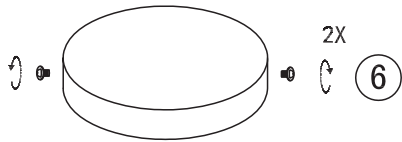

KH901CPSH0.5

COMHUI

STAINLESS STEEL BODY
DIFFUSER:PC
COLOR:BLACK
E26 MAX 60W EXCL BULB
110V~60HZ IP44