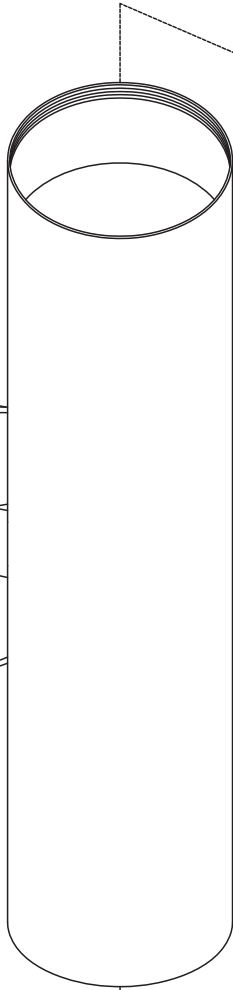

1

KH909WU-2

COMHUI

STAINLESS STEEL BODY
DIFFUSER: GLASS
COLOR: BLACK
E26 LED 2*MAX 15W EXCL BULB
110V~60HZ IP44

8