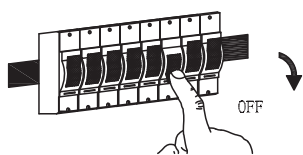

①

KH146C

COMHUI

STAINLESS STEEL BODY
DIFFUSER: GLASS
COLOR: BLACK
GU10 2*MAX 35W EXCL BULB
110V~60HZ IP44

⑧

ON

KH1967PSH0. 5+SPIKE

COMHUI