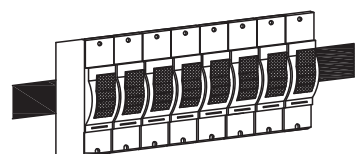

STAINLESS STEEL BODY
DIFFUSER:PC
COLOR:BLACK
LED 4.4W 600lm 4000K
1*2600MAH 3.7V IP44

①

KH1846

COMHUI

ALUMINUM BODY
 DIFFUSER:PC
 COLOR:BLACK
 LED 12W 4000K
 110V~60HZ IP44

⑥

ON

①