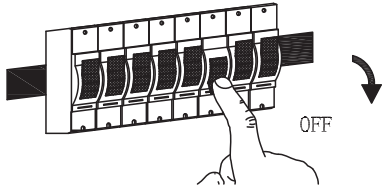

DIFFUSER:PC

COLOR:BLACK

LED 11.5W 4000K

110V~60HZ IP44

⑦

ON

1

KH909WU-2