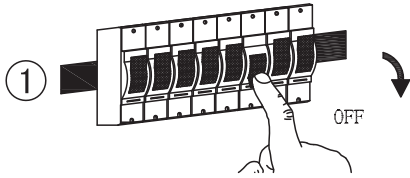

KH901CPSH0.5

COMHUI