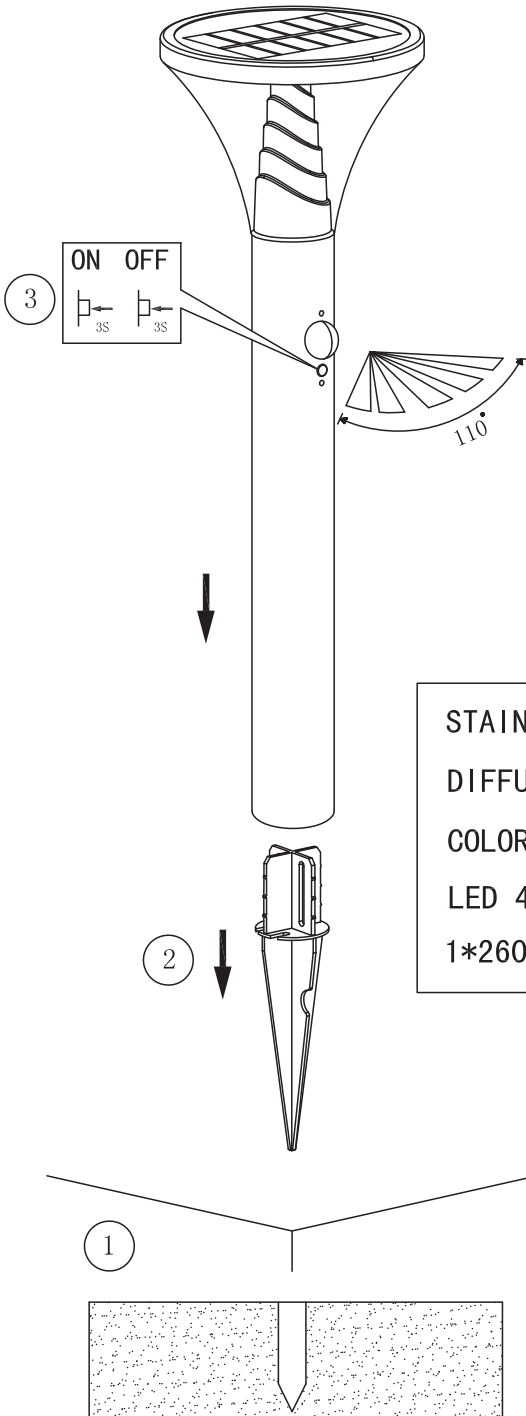

KH1967PSH0. 5+SPIKE

COMHUI

4: options/opties/optionen/
opcions/opzioni

STAINLESS STEEL BODY
DIFFUSER: PC
COLOR: BLACK
LED 4.4W 600lm 4000K
1*2600MAH 3.7V IP44

1

CLICK

60 LUMEN

3"

2

CLICK

240 LUMEN

60 LUMEN

1"

3

CLICK

600 LUMEN

OFF

1"

4

CLICK

OFF

3"