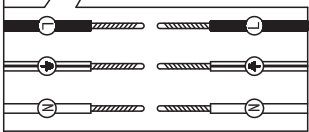

1

KH909WU-2

COMHUI

STAINLESS STEEL BODY
DIFFUSER: GLASS
COLOR: BLACK
E26 LED 2*MAX 15W EXCL BULB
110V~60HZ IP44

8