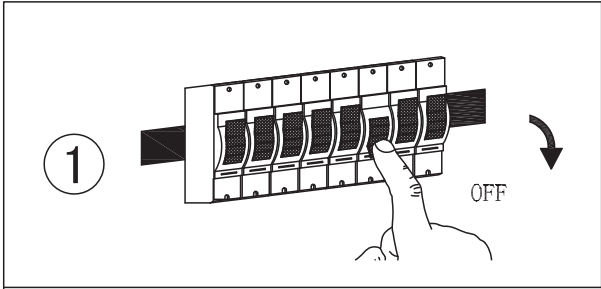

KH909WU

COMHUI