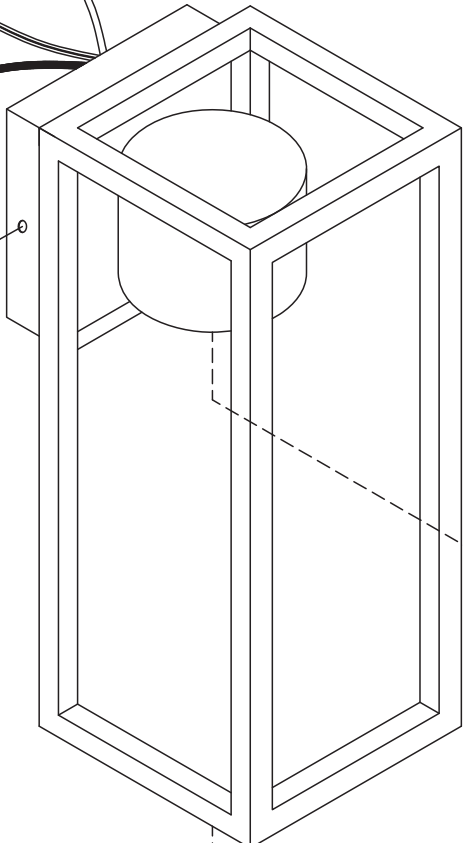

ALUMINUM BODY
DIFFUSER: PC
COLOR: BLACK
E26 LED MAX 15W EXCL BULB
110V~60HZ IP44

⑧